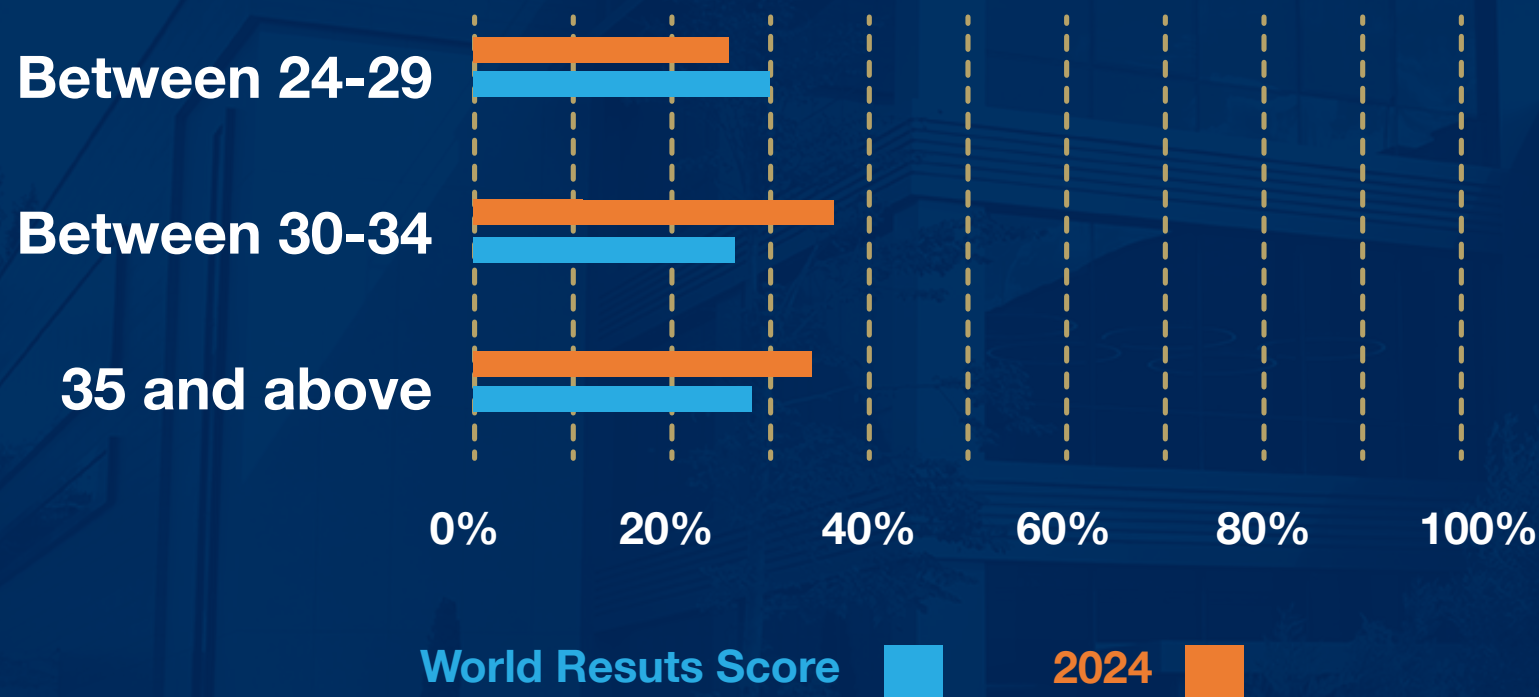

Percentages